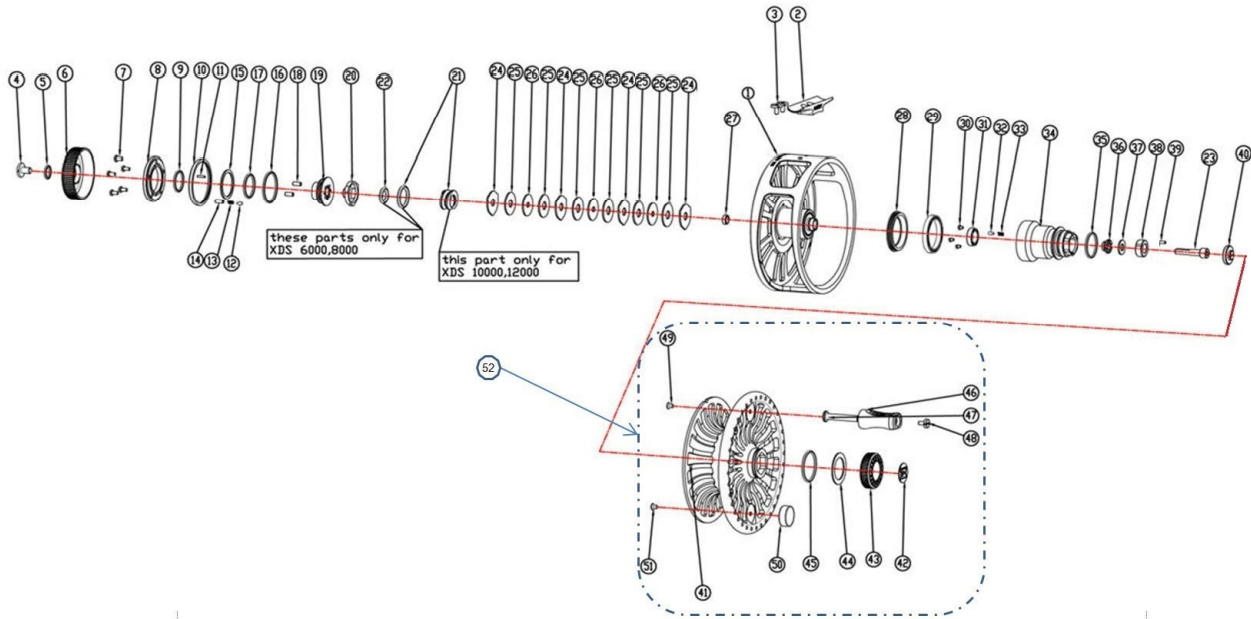

# PARTS LIST FOR HARDY FORTUNA XDS 6000 8000 10000 12000

#	DESCRIPTION	QTY	PART NO.			
			6000	8000	10000	12000
1	FRAME	1	1410863	1410864	1410865	1410866
2	FOOT	1	1410867	1410868	1410869	1410870
3	FOOT SCREW	2			1410871	
4	DRAG KNOB SCREW	1			1410872	
5	DRAG KNOB SCREW O-RING	1			1410873	
6	DRAG KNOB	1			1410874	
7	DRAG KNOB COVER PLATE SCREWS	5			1410875	
8	DRAG KNOB FIXING PLATE	1			1410876	
9	FIXING PLATE O SEAL	1			1410877	
10	DRAG KNOB OUTER SEAL	1			1410878	
11	DRAG KNOB PIN	1			1410879	
12	DRAG KNOB CLICKER	1			1410880	
13	DRAG KNOB CLICKER SPRING	1			1410881	
14	CLICKER SCREW	2			1410882	
15	FRAME INNER SEAL	1			1410883	
16	DRAG NUT O SEAL	1			1410884	
17	DRAG KNOB O SEAL	1			1410885	
18	ADJUSTMENT SCREW	2			1410886	
19	DRAG NUT	1	1417700			1410887
20	DRAG SCREW	1	1410888			1410889
21	COMPRESSION INNER O SEAL	1	1410890			N/A
22	COMPRESSION SPRING	1	N/A			1410891
23	COMPRESSION OUTER O SEAL	1	1410892			N/A
24	TORSION DRIVE	1	1410893			1410894
24	FIXED DRAG WASHER	2	1410895			N/A
24		4	N/A			1410895
25	CARBON DRAG WASHER	4	1410896			N/A
25		6	N/A			1410896
26	ROTARY DRAG WASHER	2	1410897			N/A
26		4	N/A			1410897
27	DRAG COMPARTMENT BEARING	1			1410898	
28	REAR BEARING TEFLON SEAL	1			1410899	
29	AXLE REAR BALL BEARING	1			1410900	
30	AXLE FRONT BALL BEARING SCREW	3			1410901	
31	AXLE FRONT BALL BEARING	1			1410902	
32	SPOOL CLICKER	1			1410903	
33	SPOOL CLICKER SPRING	1			1410904	
34	SPOOL AXLE	1	1410905			1410906
35	SPOOL AXLE O SEAL	1			1410907	
36	DRAG COMPARTMENT SCREW	1			1410908	
37	TORSION TEFLON SEAL	1			1410909	
38	ONE WAY CLUTCH BEARING	1			1410910	
39	ONE WAY CLUTCH PIN	1			1410911	
40	OWC NYLON INSERT	1			1410912	
41	SPOOL	1	1410859	1410860	1410861	1410862
42	CASTLE & FLY BADGE	1			1410913	
43	SPOOL NUT	1			1410914	
44	SPOOL NUT TEFLON WASHER	1			1410915	
45	SPOOL NUT O SEAL	1			1410916	
46	PADDLE HANDLE	1	1410917			1410918
47	HANDLE AXLE	1	1410919			1410920
48	HANDLE SCREW	1			1410921	
49	HANDLE AXLE SCREW	1			1410922	
50	COUNTERWEIGHT	1	1410923			1410924
51	COUNTERWEIGHT SCREW	1			1410925	
52	SPARE SPOOL	1	1404225	1404226	1404227	1404228